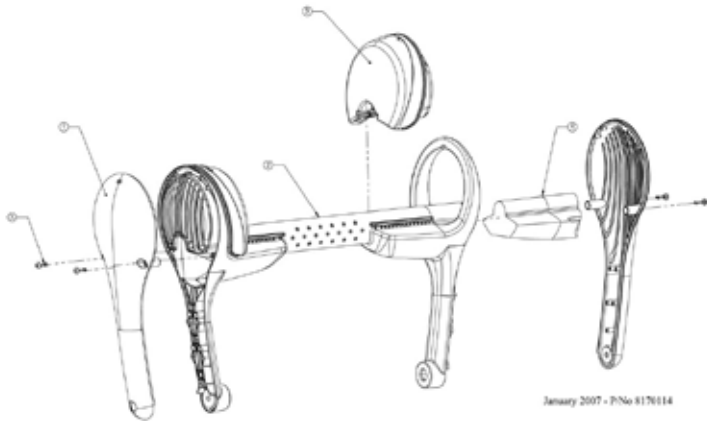

#01 (handle assy yellow)

#05 (retrofit for cable conn.-3 pin)

September 2004 - 8170051

#08 (diag. basic - wheel tube assy)

#09 (brushes catalog kit-yellow)

January 05- P/No 8170053

#12 (bottom lid assy db & support)