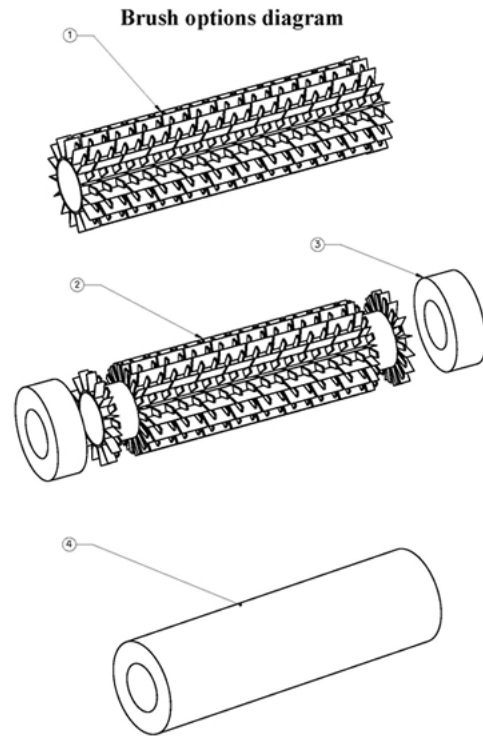

## Dolphin Swash CI Pvc Au

Item #	Item Number	Description
17	3884997	Guide Wheel
18	3883645	Pulley For Flat Shaft - Tt
19	3865005	Hexagon Adaptor For D Type Shaft
20	9980008	Chasys Adaptor For Db Cover
21	3917033	Spring For Cable 3 Wires
22	9982332	Cable Holder Db
<b>23</b>	<b>99960081</b>	Float Assy D.Basic Float Blue
. 23(01)	9982263	Cable Float Cover Floating Blue
. 23(02)	6250930	Polystyrene Float
<b>25</b>	<b>Kit Options</b>	
. 25(01)	9995851-ASSY	Cable Diag 18m Assy
. 25(02)	9995861-ASSY	Cable And Swv Assy 18m Diag
. 25(03)	9995807-ASSY	Cable Swv Diag 1.2m Asy
. 25(04)	9995820	Swivel Diag 1.2m Assy-Kit Of 5
. 25(05)	9995851-DIY	Cable Diag Basic 18m Diy
. 25(06)	9995861-DIY	Cable And Swv Diy 18m Diag Basic
. 25(07)	9995862-DIY	Cable And Swv Diy 18m Diag M4
<b>26</b>	<b>9995670-AU-ASSY</b>	Ps Diag Aus 2010
. 26(01)	5020012	Amph. Socket Cover For P.S
. 26(02)	5020011	Amph. Socket For P.S
. 26(03)	5898423LF-ASSY	Cable Switching P.S+rcd - Aus
. 26(A)	3379212-A	Screw Ka30x12
27	3726279	Weight For Db4 Side Panel 520g
28	9980200	Diag.Basic - Chassis
29	9985065	Handle Arm Slide
<b>30</b>	<b>9996096</b>	Caddy Db
. 30(01)	6101900	Handle For Caddy
. 30(02)	9986055	Caddy Horn - Grey
. 30(03)	7300305	Aluminium Tube For Caddy
. 30(04)	9986040	Caddy Tower
. 30(05)	9996079	Wheel Assy For Caddy
. 30(06)	9956090	Caddy Base - Grey
. 30(07)	9980006	Base Adaptor For Db Caddy
. 30(08)	9982330	Bottom Lid Latch Db
. 30(B)	3307025	Screw Ka70x25 H Cross
. 30(C)	3373513	Screw 3.5x13 Inox
31	9985015	Shorter Track Grey
32	3390223	Cover Plug For Frame
33	9980038	Caddy Adaptor For Ps 2010
36	5000009	Amphenol Plug
A	3379440-A	Screw Ka50x12 A2 Wn1412
B	3305025-A	Screw Wn1412 A2 Ka50x25
C	3305030-A	Screw Ka50x30
D	3379720-A	Screw Ka50x20
E	3379450-A	Screw Ka40x12

#01 (handle assy yellow)

#05 (retrofit for cable conn.-3 pin)

September 2004 - 8170051

#08 (diag. basic - wheel tube assy)

#09 (brushes catalog kit-yellow)

January 05- P/No 8170053

#12 (bottom lid assy db & support)