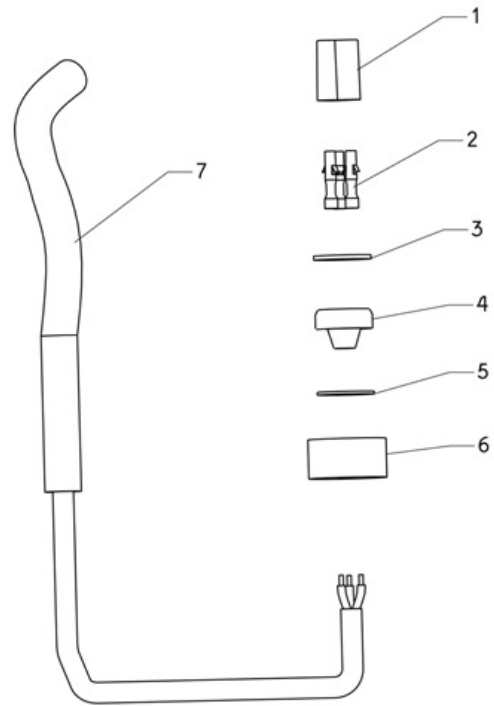

## Dolphin Swash CI Pvc Au

Item #	Item Number	Description
17	3884997	Guide Wheel
18	3883645	Pulley For Flat Shaft - Tt
19	3865005	Hexagon Adaptor For D Type Shaft
20	9980008	Chasys Adaptor For Db Cover
21	3917033	Spring For Cable 3 Wires
22	9982332	Cable Holder Db
<b>23</b>	<b>99960081</b>	Float Assy D.Basic Float Blue
. 23(01)	9982263	Cable Float Cover Floating Blue
. 23(02)	6250930	Polystyrene Float
<b>25</b>	<b>Kit Options</b>	
. 25(01)	9995851-ASSY	Cable Diag 18m Assy
. 25(02)	9995861-ASSY	Cable And Swv Assy 18m Diag
. 25(03)	9995807-ASSY	Cable Swv Diag 1.2m Asy
. 25(04)	9995820	Swivel Diag 1.2m Assy-Kit Of 5
. 25(05)	9995851-DIY	Cable Diag Basic 18m Diy
. 25(06)	9995861-DIY	Cable And Swv Diy 18m Diag Basic
. 25(07)	9995862-DIY	Cable And Swv Diy 18m Diag M4
<b>26</b>	<b>9995670-AU-ASSY</b>	Ps Diag Aus 2010
. 26(01)	5020012	Amph. Socket Cover For P.S
. 26(02)	5020011	Amph. Socket For P.S
. 26(03)	5898423LF-ASSY	Cable Switching P.S+rcd - Aus
. 26(A)	3379212-A	Screw Ka30x12
27	3726279	Weight For Db4 Side Panel 520g
28	9980200	Diag.Basic - Chassis
29	9985065	Handle Arm Slide
<b>30</b>	<b>9996096</b>	Caddy Db
. 30(01)	6101900	Handle For Caddy
. 30(02)	9986055	Caddy Horn - Grey
. 30(03)	7300305	Aluminium Tube For Caddy
. 30(04)	9986040	Caddy Tower
. 30(05)	9996079	Wheel Assy For Caddy
. 30(06)	9956090	Caddy Base - Grey
. 30(07)	9980006	Base Adaptor For Db Caddy
. 30(08)	9982330	Bottom Lid Latch Db
. 30(B)	3307025	Screw Ka70x25 H Cross
. 30(C)	3373513	Screw 3.5x13 Inox
31	9985015	Shorter Track Grey
32	3390223	Cover Plug For Frame
33	9980038	Caddy Adaptor For Ps 2010
36	5000009	Amphenol Plug
A	3379440-A	Screw Ka50x12 A2 Wn1412
B	3305025-A	Screw Wn1412 A2 Ka50x25
C	3305030-A	Screw Ka50x30
D	3379720-A	Screw Ka50x20
E	3379450-A	Screw Ka40x12

#01 (handle assy yellow)

#05 (retrofit for cable conn.-3 pin)

September 2004 - 8170051

#08 (diag. basic - wheel tube assy)

#09 (brushes catalog kit-yellow)

January 05- P/No 8170053

#12 (bottom lid assy db & support)