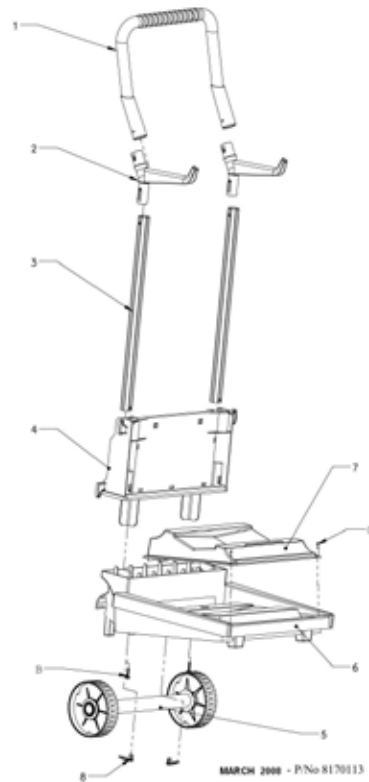

#01 (handle assy yellow)

#05 (retrofit for cable conn.-3 pin)

September 2004 - 8170051

#08 (diag. basic - wheel tube assy)

#09 (brushes catalog kit-yellow)

January 05- P/No 8170053

#12 (bottom lid assy db & support)

November 2005 - P/No 8170064

#23 (float assy d.basic float blue)

November 2005 - P/No 8170070

#26 (ps diag aus 2010)

8170149 - JANUARY 2010

#30 (caddy db)

MARCH 2008 - P/No 8170113