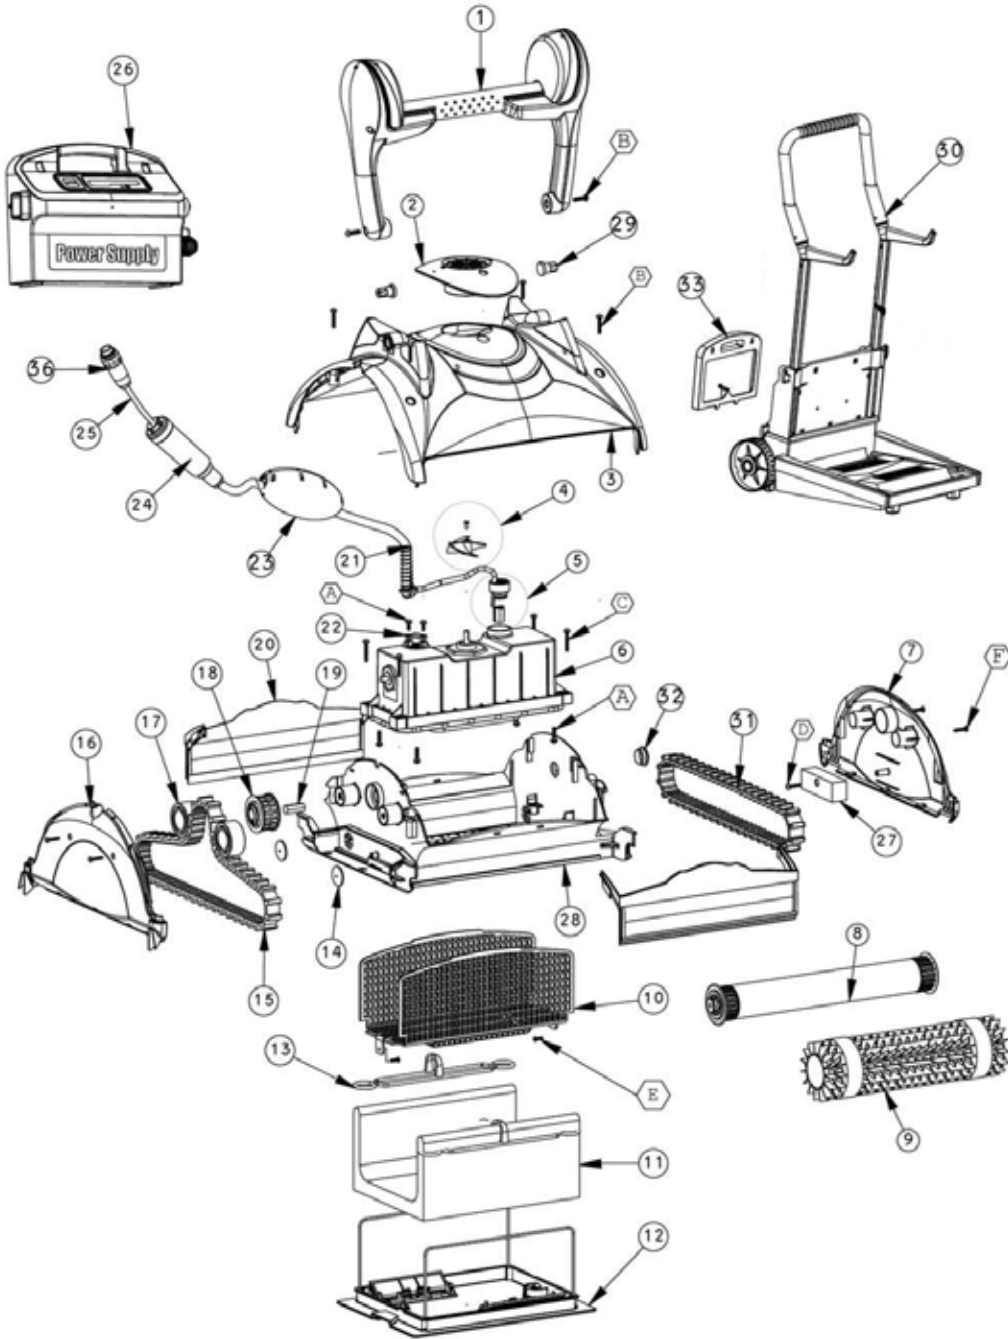

Item #	Item Number	Description	Price
F	3354020-A	Screw Ka40x20	N/A

P/N: 8170164 MAY 2010

Rainbow Pool Products

PO Box 2388, Mansfield Qld 4122

Telephone STD 61-7-3849 5385

Facsimile STD 61-7-3849 5384

Email: info@rainbowpoolproducts.com.au

Web: www.rainbowpoolproducts.com.au