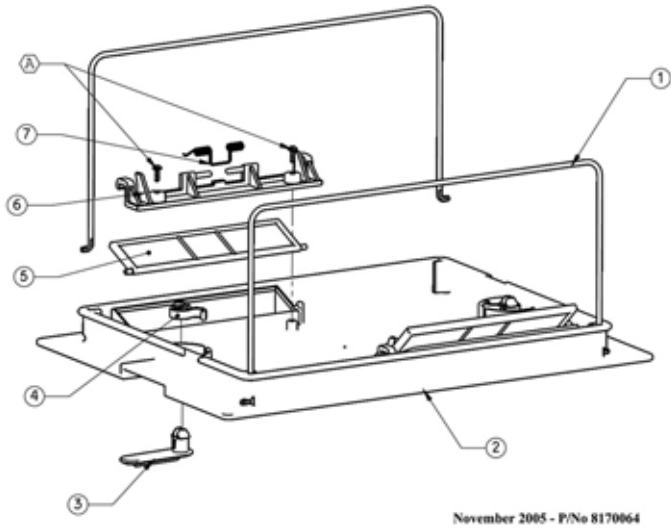

#01 (handle assy yellow)

#05 (retrofit for cable conn.-3 pin)

September 2004 - 8170051

#08 (diag. basic - wheel tube assy)

#09 (brushes catalog kit-yellow)

January 05- P/No 8170053

#12 (bottom lid assy db & support)