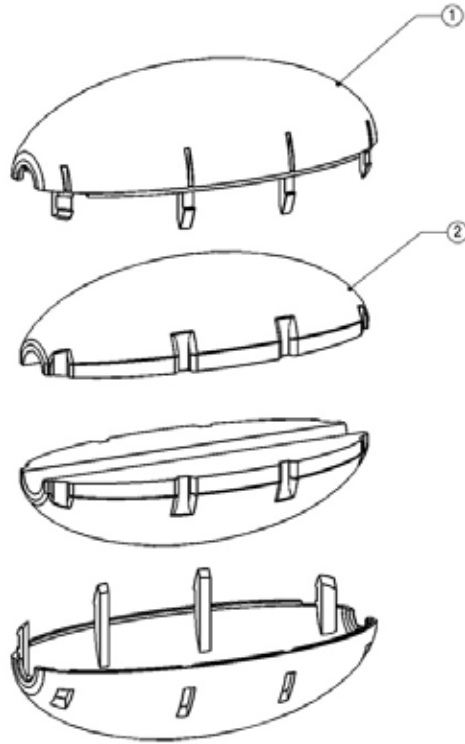

#23 (float assy d.basic float blue)

November 2005 - P/No 8170070