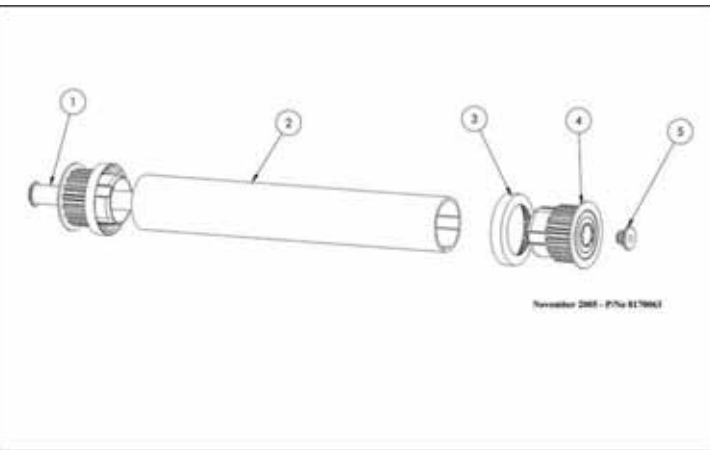

#01 (handle assy yellow)

#05 (retrofit for cable conn.-3 pin)

September 2004 - 8170051

#08 (diag. basic - wheel tube assy)

#09 (brushes catalog kit-yellow)

January 05- P/No 8170053

#12 (bottom lid assy db & support)